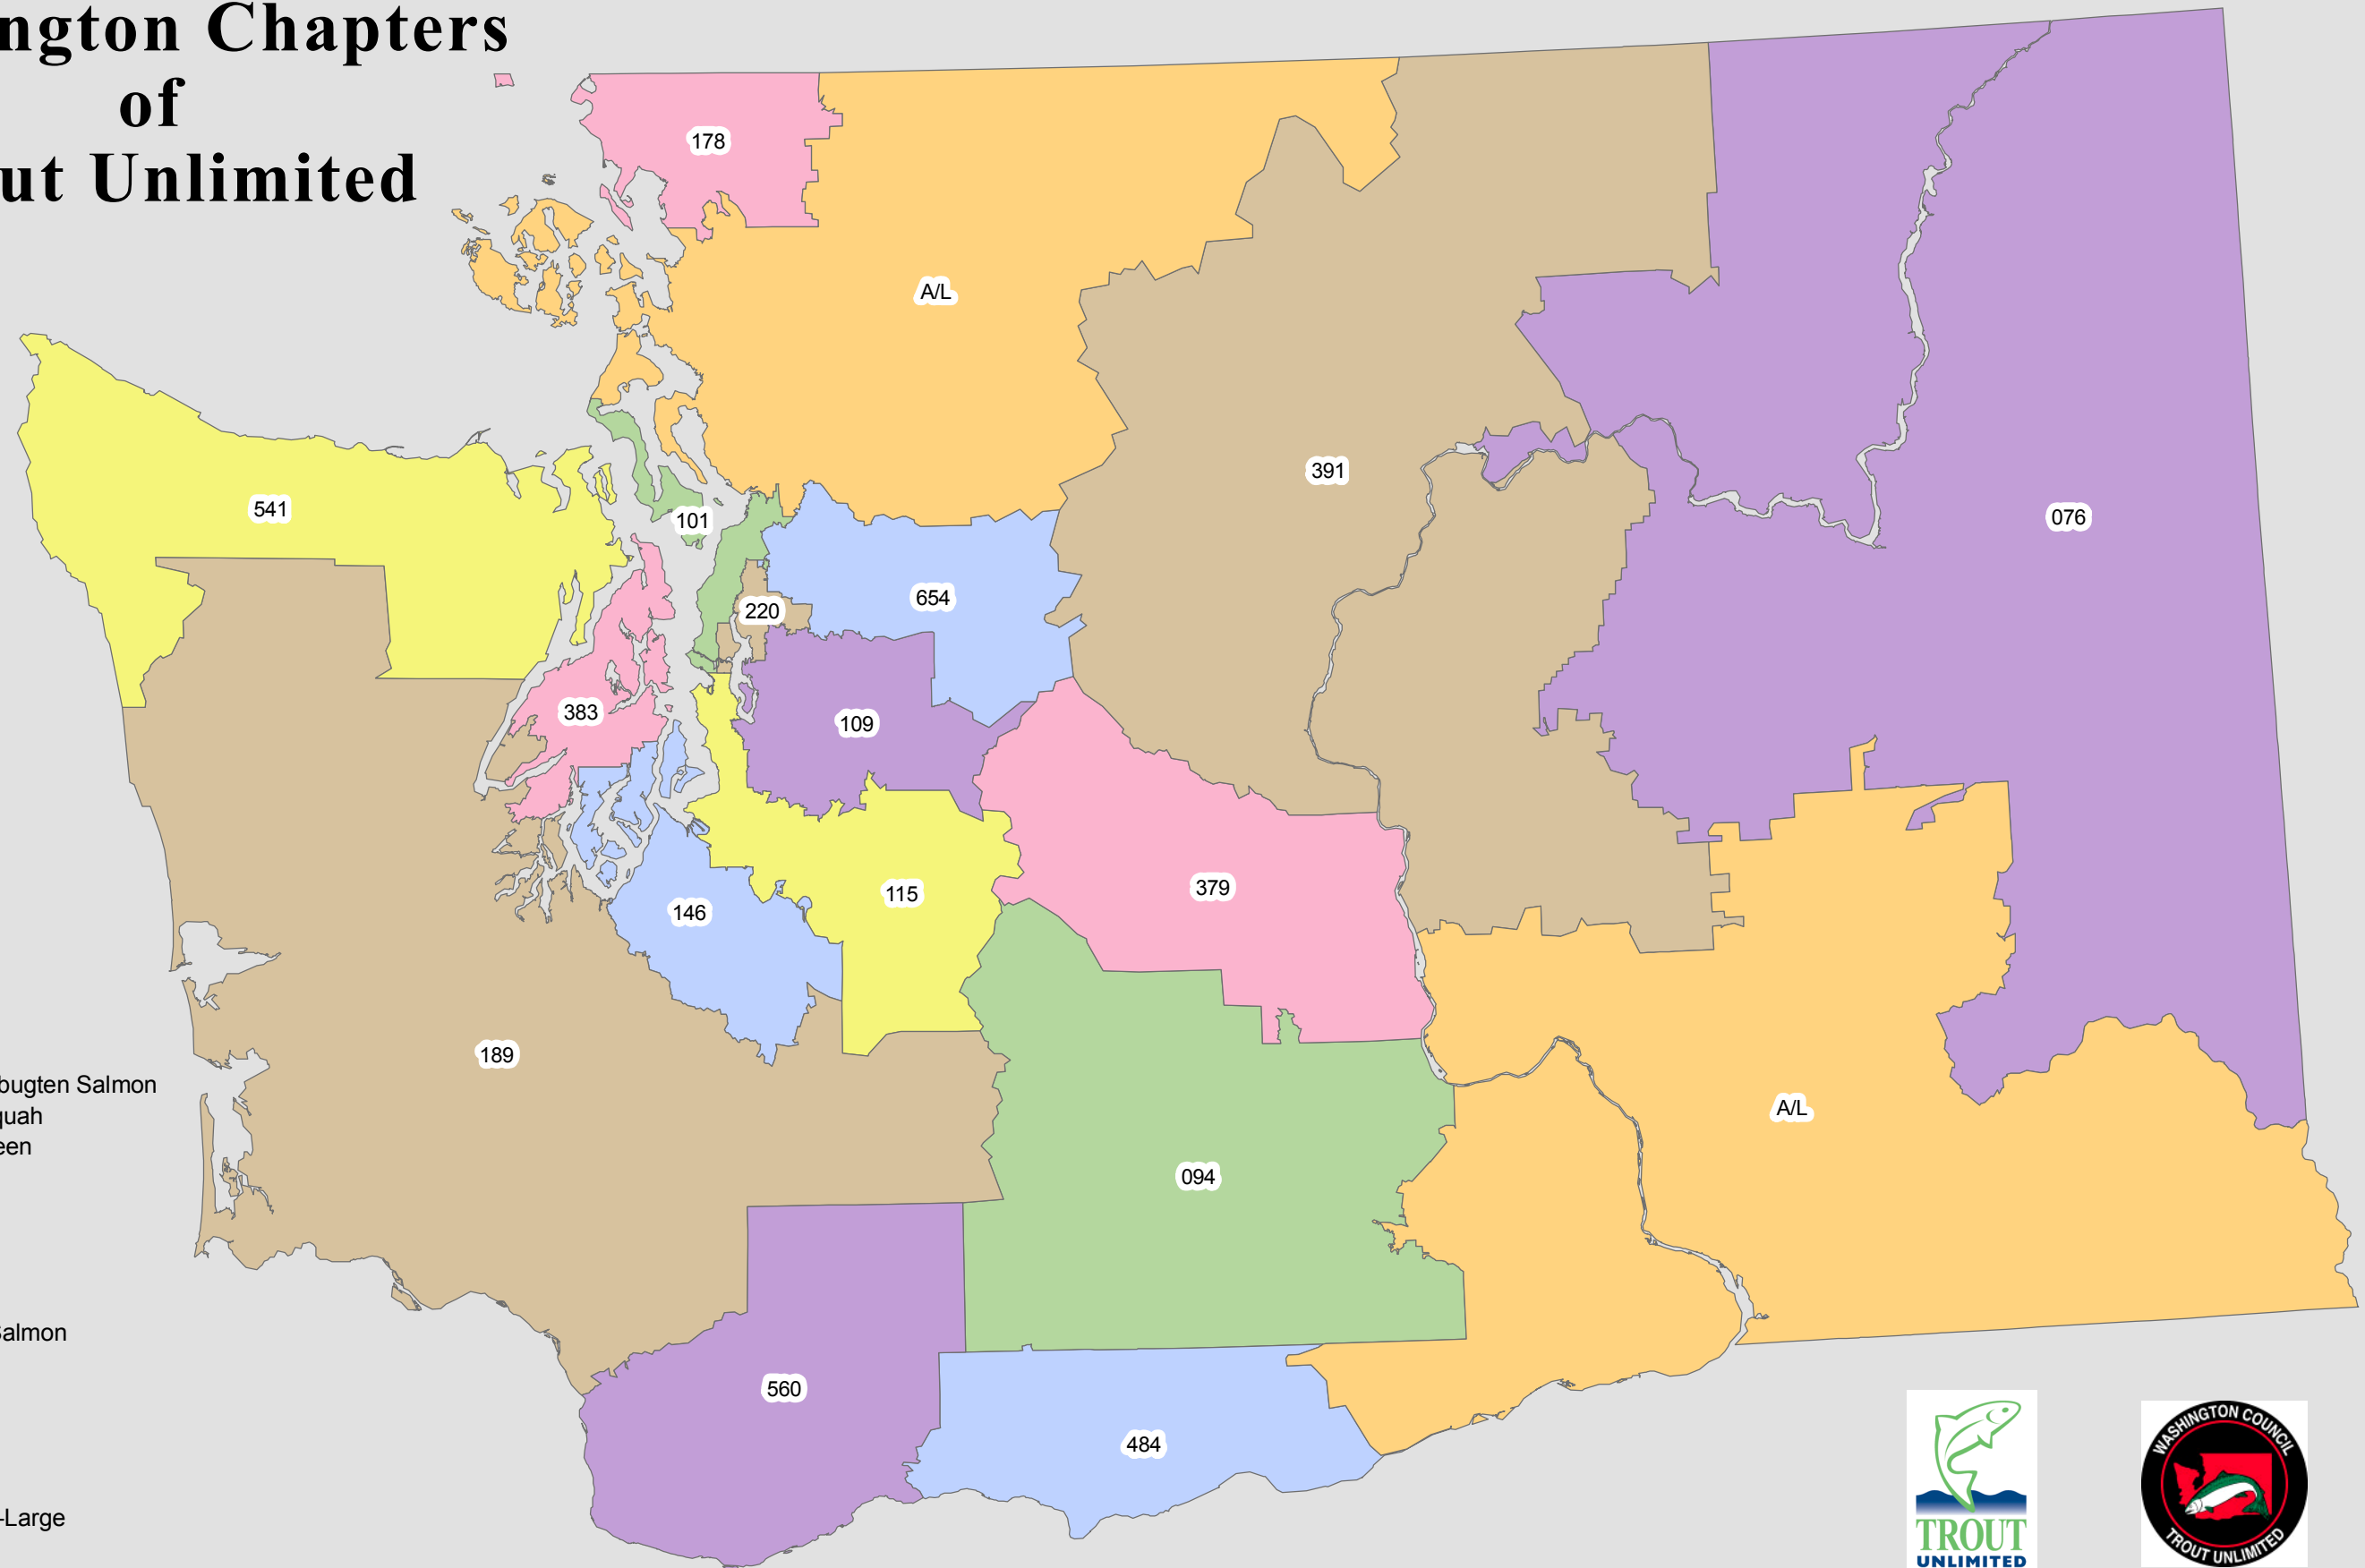

Washington Chapters of Trout Unlimited

- 076 - Spokane Falls
- 094 - Yakima
- 101 - Edmonds-Laebugten Salmon
- 109 - Bellevue Issaquah
- 115 - Duwamish-Green
- 146 - Tacoma
- 178 - Whatcom
- 189 - Olympia
- 220 - Northshore
- 379 - Kittitas Valley
- 383 - North Kitsap Salmon
- 391 - Icicle Valley
- 484 - Klickitat
- 541 - Rainshadow
- 560 - Clark County
- 654 - Sky Valley
- A/L - Washington At-Large